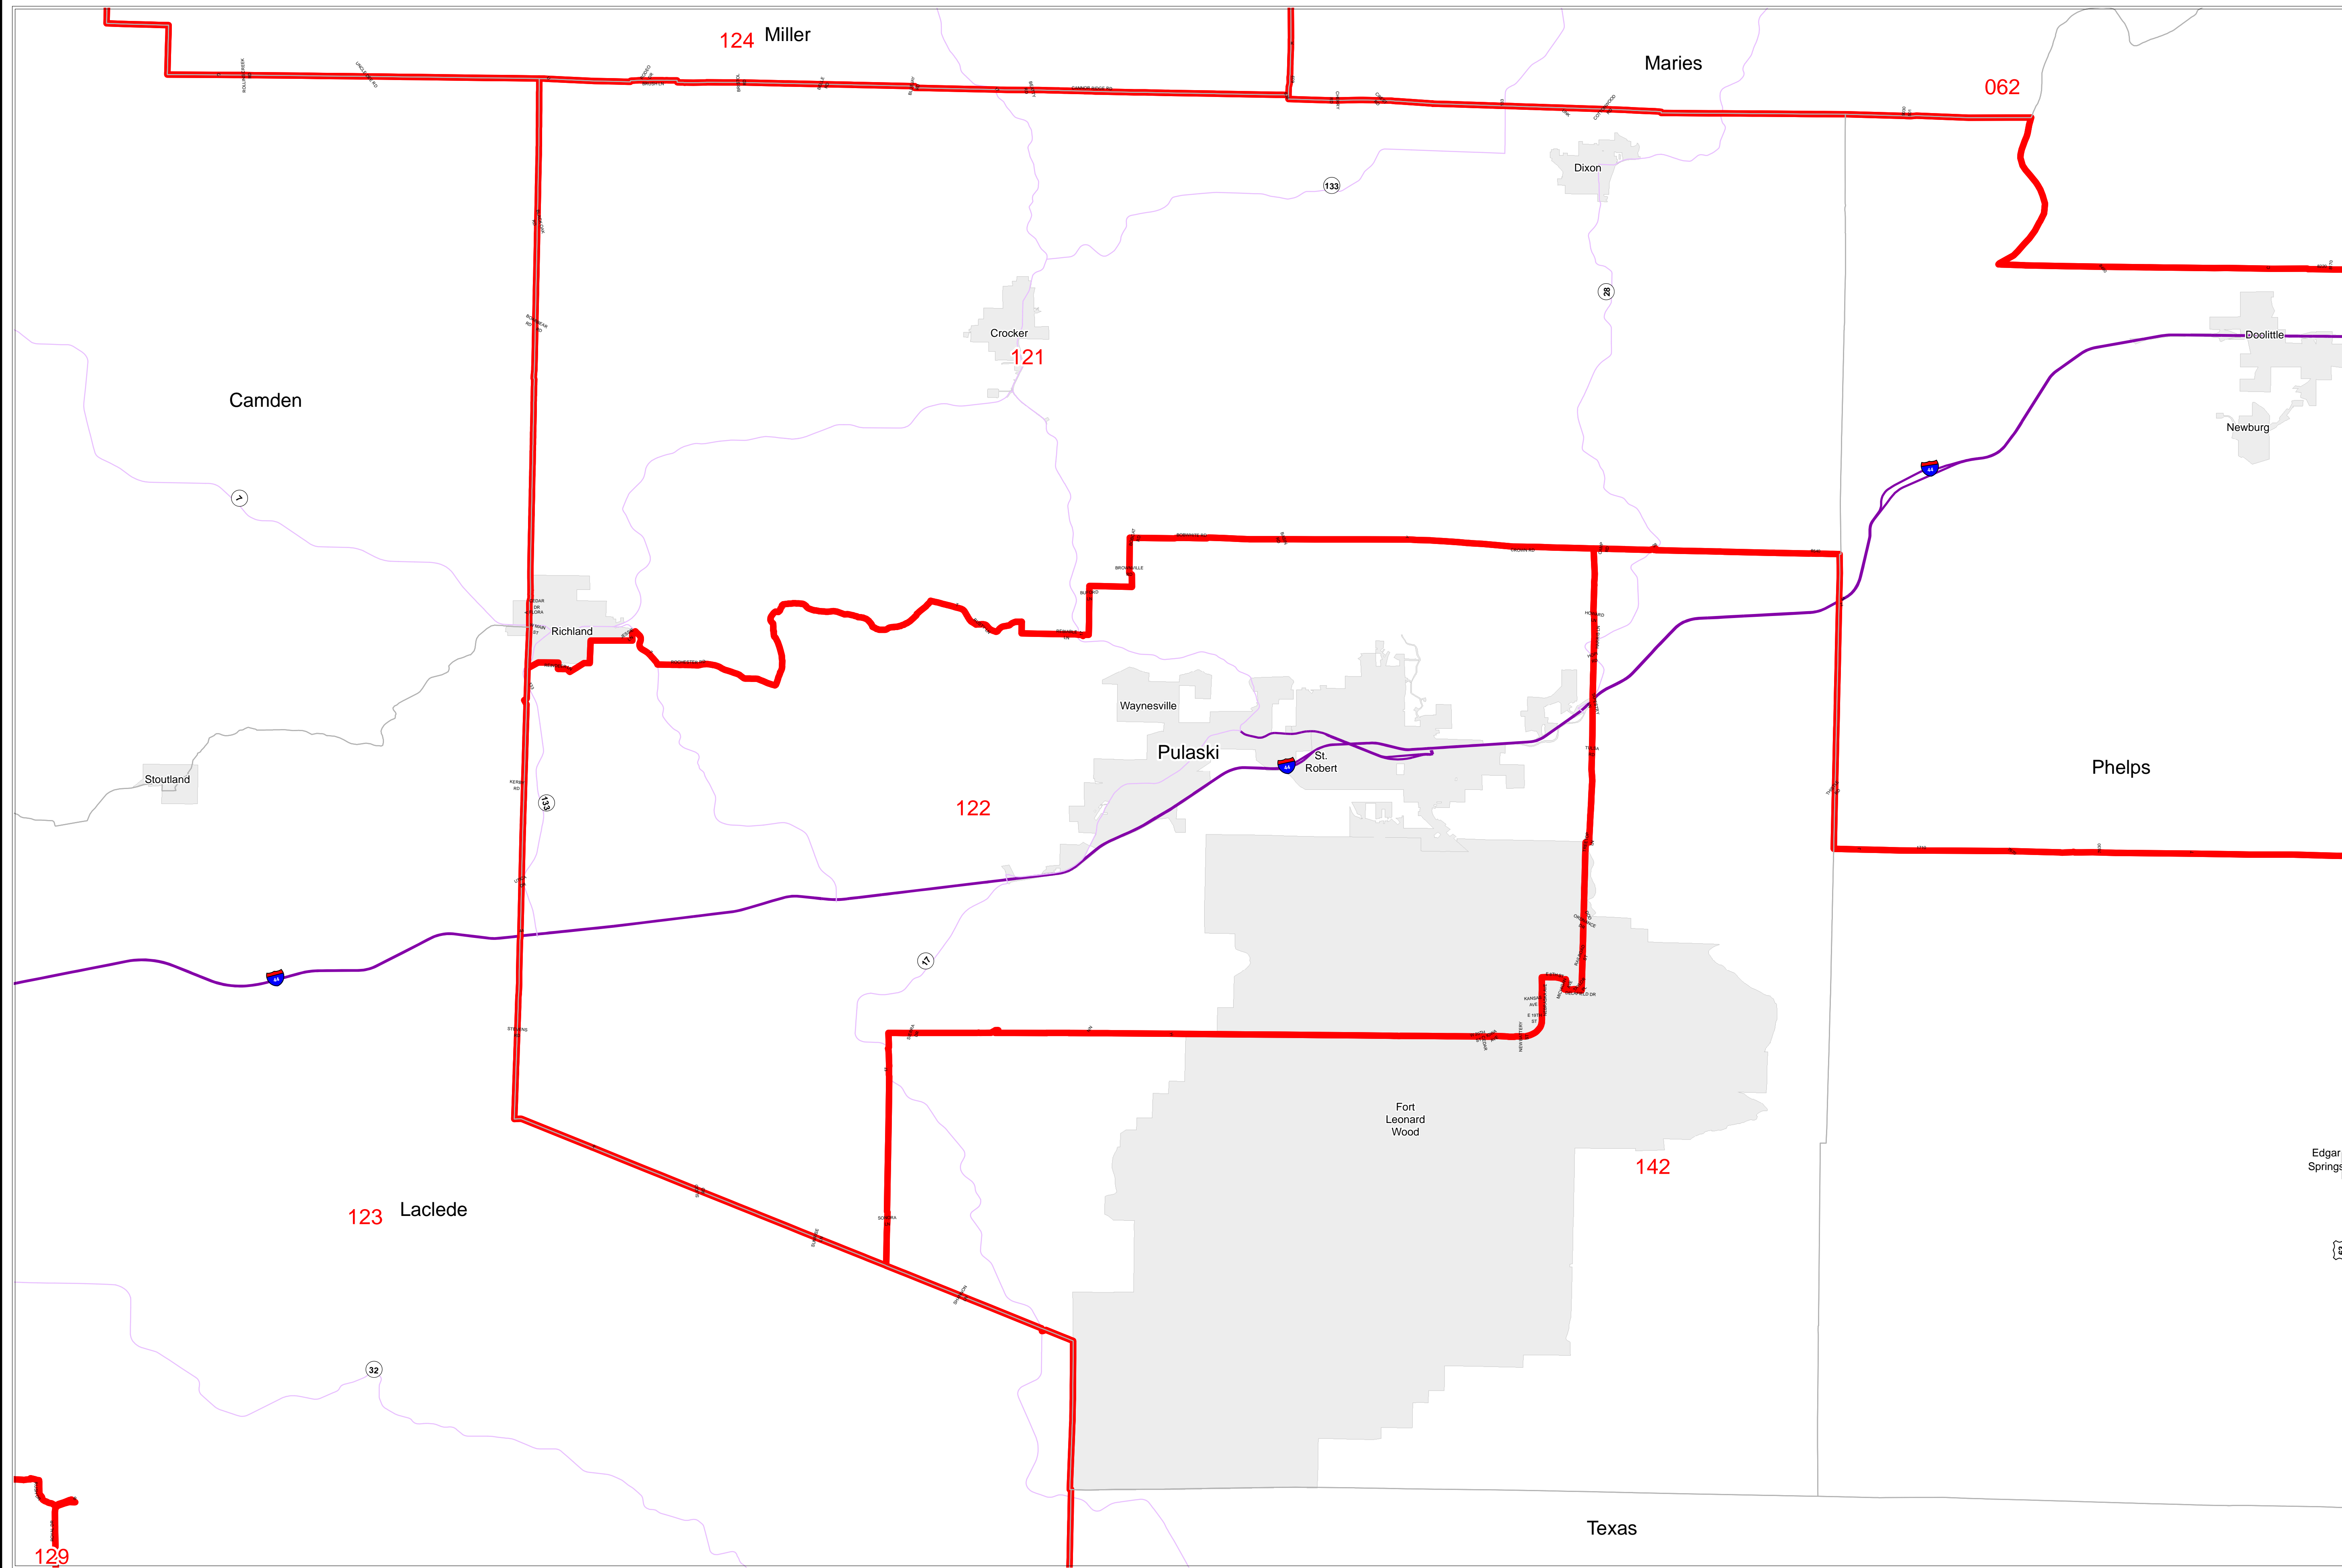

House Apportionment Plan 2011

Missouri Appellate Apportionment Commission